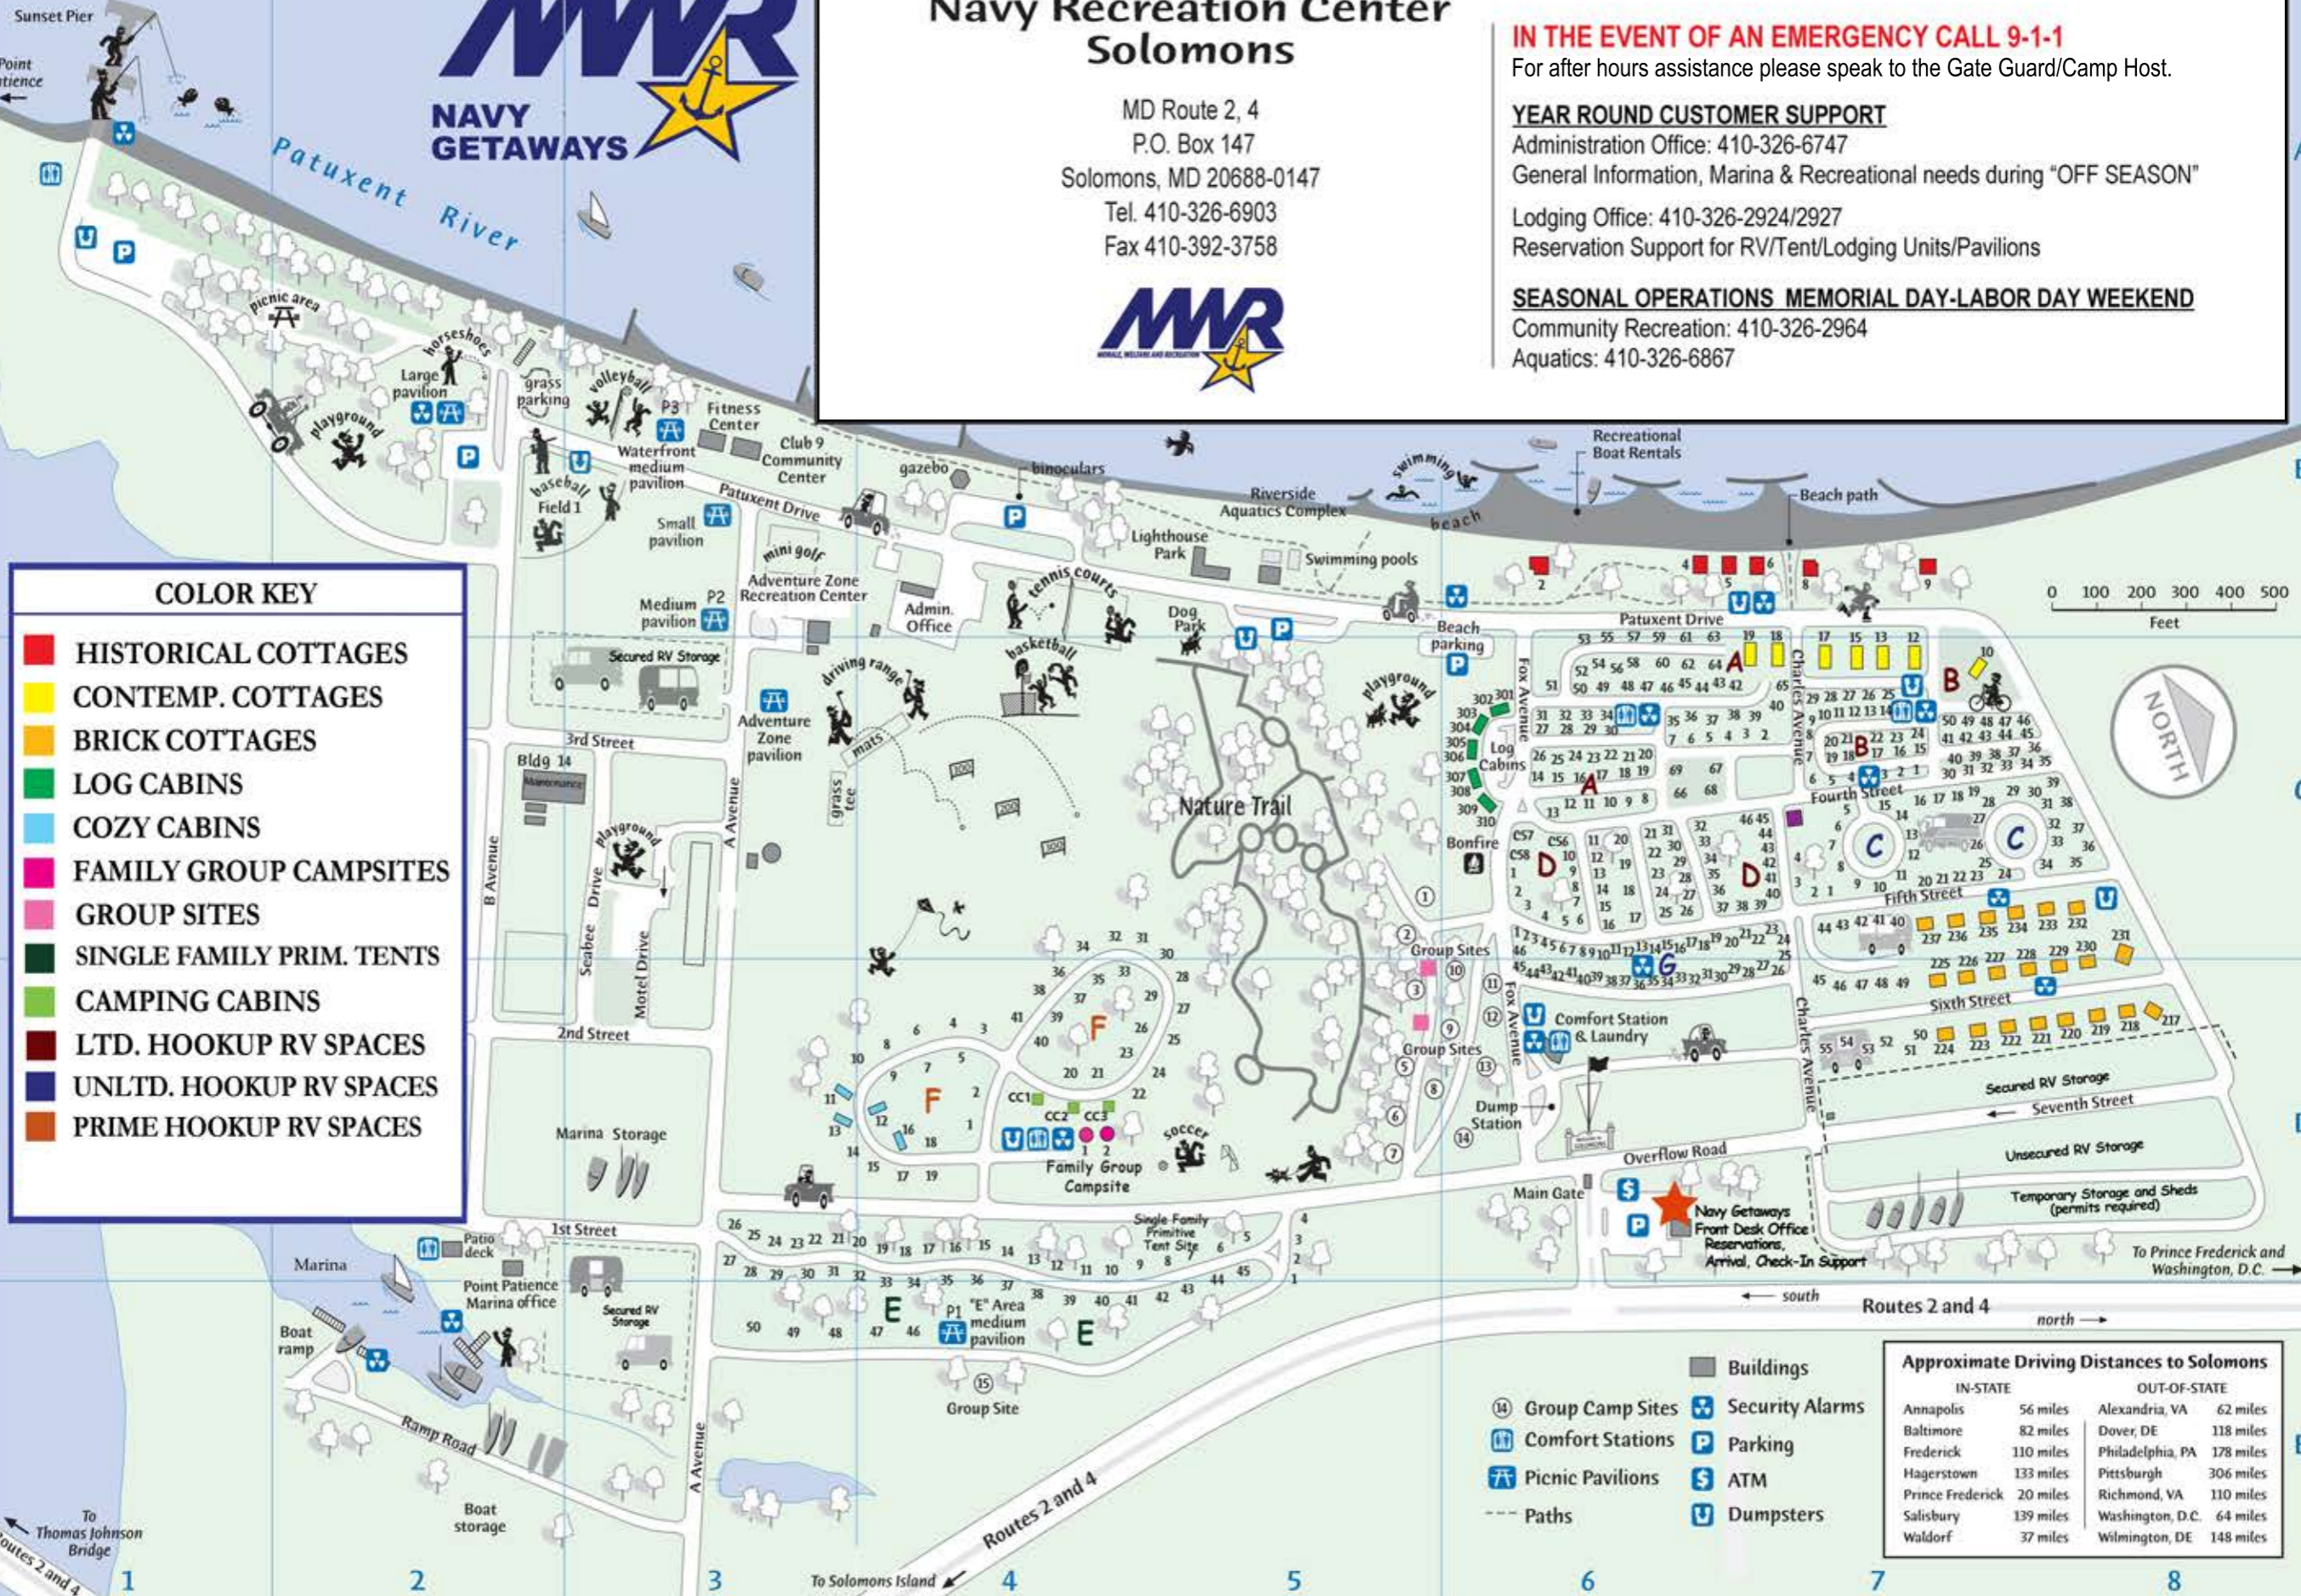

Navy Recreation Center Solomons

MD Route 2, 4
P.O. Box 147
Solomons, MD 20688-0147
Tel. 410-326-6903
Fax 410-392-3758

IN THE EVENT OF AN EMERGENCY CALL 9-1-1
For after hours assistance please speak to the Gate Guard/Camp Host.

YEAR ROUND CUSTOMER SUPPORT
Administration Office: 410-326-6747
General Information, Marina & Recreational needs during "OFF SEASON"
Lodging Office: 410-326-2924/2927
Reservation Support for RV/Tent/Lodging Units/Pavilions

SEASONAL OPERATIONS MEMORIAL DAY-LABOR DAY WEEKEND
Community Recreation: 410-326-2964
Aquatics: 410-326-6867

COLOR KEY

- HISTORICAL COTTAGES
- CONTEMP. COTTAGES
- BRICK COTTAGES
- LOG CABINS
- COZY CABINS
- FAMILY GROUP CAMPSITES
- GROUP SITES
- SINGLE FAMILY PRIM. TENTS
- CAMPING CABINS
- LTD. HOOKUP RV SPACES
- UNLTD. HOOKUP RV SPACES
- PRIME HOOKUP RV SPACES

- Buildings
- Group Camp Sites
- Comfort Stations
- Picnic Pavilions
- Paths
- Security Alarms
- Parking
- ATM
- Dumpsters

Approximate Driving Distances to Solomons	
IN-STATE	OUT-OF-STATE
Annapolis 56 miles	Alexandria, VA 62 miles
Baltimore 82 miles	Dover, DE 118 miles
Frederick 110 miles	Philadelphia, PA 178 miles
Hagerstown 133 miles	Pittsburgh 306 miles
Prince Frederick 20 miles	Richmond, VA 110 miles
Salisbury 139 miles	Washington, D.C. 64 miles
Waldorf 37 miles	Wilmington, DE 148 miles